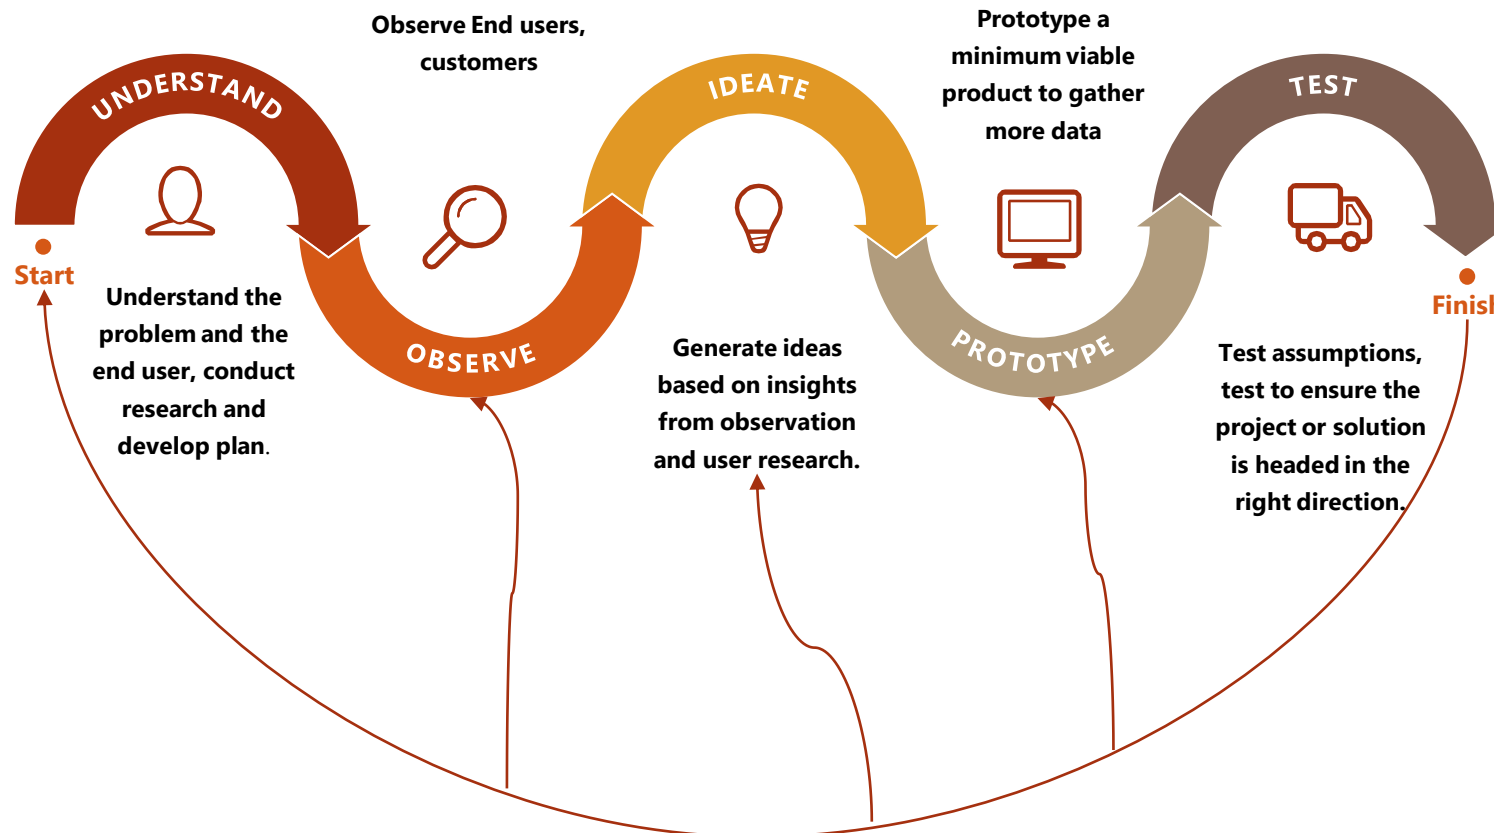

The business card has a red background with a glowing circuit pattern. A white horizontal band contains the following text:

Connect Share Collaborate

Tel.: 087 3533 920
E-Mail : sales@redwill.co.za

E2E
End 2 End Computing

Innovation & Design Thinking process

What creates value for customers?

Agile – Structure

SOLUTION METHODOLOGY

Detailed architecture to be designed based on investigations conducted

SOLUTION METHODOLOGY - EXAMPLE