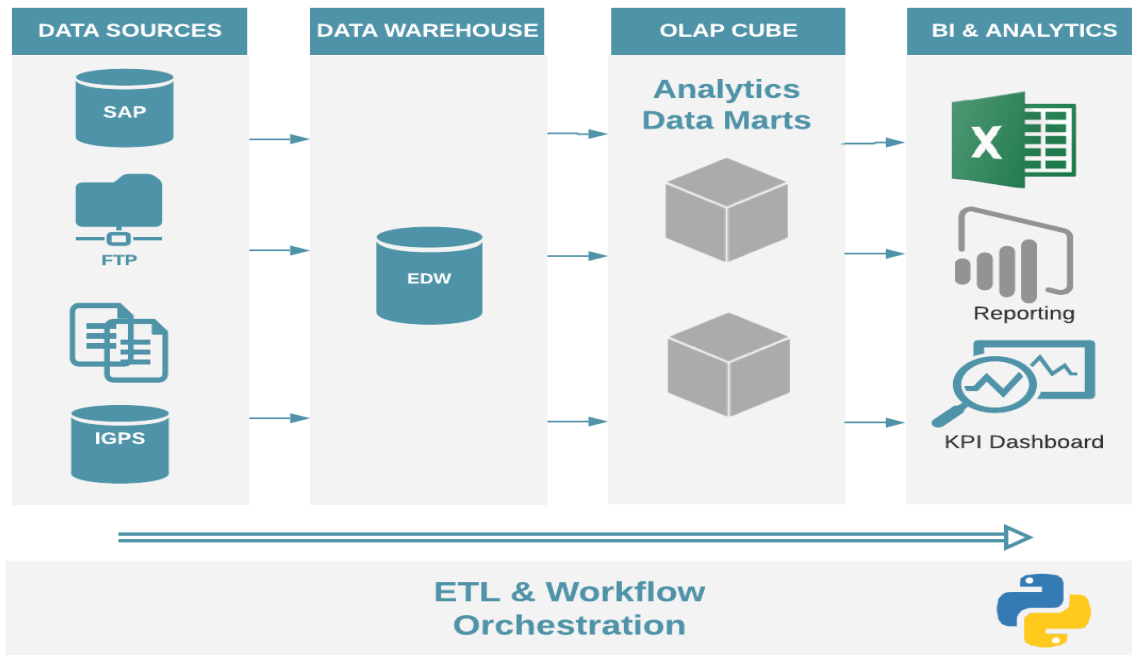

Innovation & Design Thinking process

What creates value for customers?

Agile – Structure

SOLUTION METHODOLOGY

Detailed architecture to be designed based on investigations conducted

SOLUTION METHODOLOGY - EXAMPLE

- Deploy centrally driven solution architecture.
 - Consolidate current and future RA activities into a central reference point.
 - Ensure that all revenue assurance issues are logged and managed accordingly.
- Implement a Revenue Assurance Consol(RAC).
 - Ensure an automated RAC solution is designed and deployed incorporating key KPI's
 - Agree on implementation approach, Full @ once, phase approach.
- Develop a process driven tool strategy
 - Develop policies and procedures.
- Implement a control function to facilitate reliable revenue information and reports
 - Create awareness
 - Communicate findings / reporting
 - Ensure the reliability and integrity of information provided by RA.