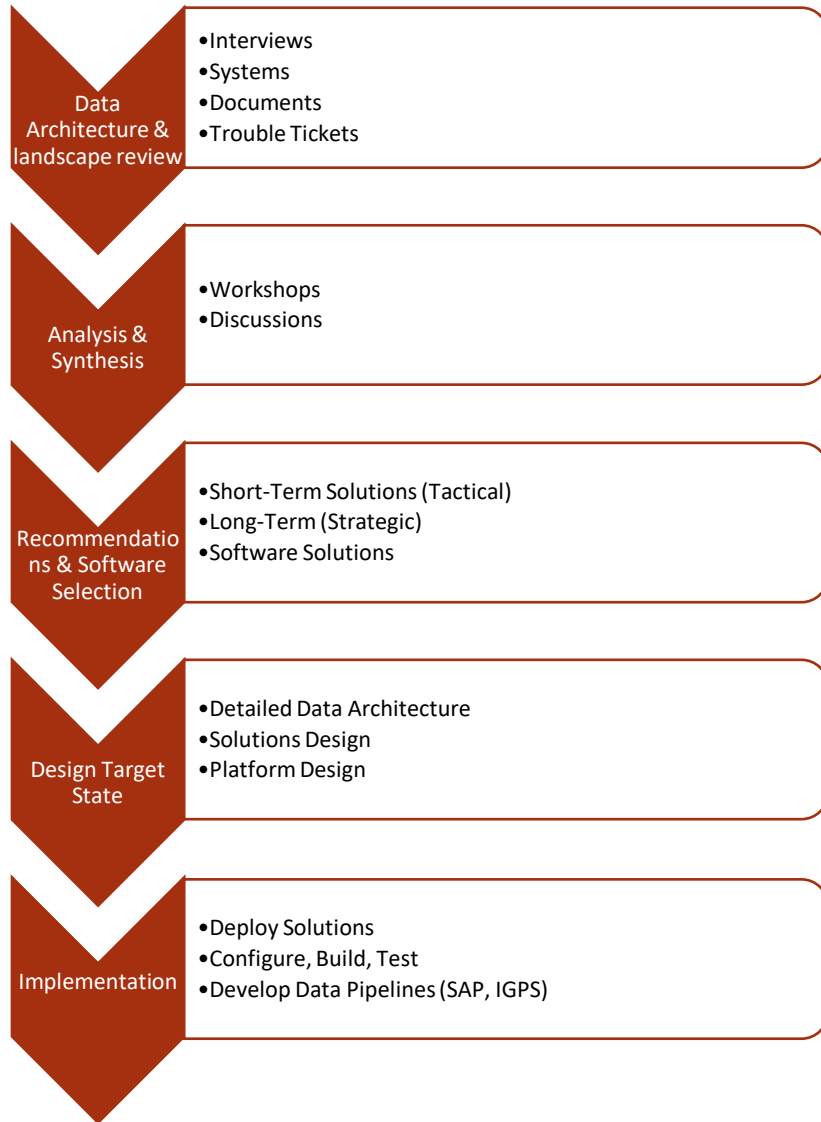

Innovation & Design Thinking process

What creates value for customers?

Agile – Structure

SOLUTION METHODOLOGY

Detailed architecture to be designed based on investigations conducted

SOLUTION METHODOLOGY - EXAMPLE

- Deploy centrally driven solution architecture.
 - Consolidate current and future RA activities into a central reference point.
 - Ensure that all revenue assurance issues are logged and managed accordingly.
- Implement a Revenue Assurance Consol(RAC).
 - Ensure an automated RAC solution is designed and deployed incorporating key KPI's
 - Agree on implementation approach, Full @ once, phase approach.
- Develop a process driven tool strategy
 - Develop policies and procedures.
- Implement a control function to facilitate reliable revenue information and reports
 - Create awareness
 - Communicate findings / reporting
 - Ensure the reliability and integrity of information provided by RA.